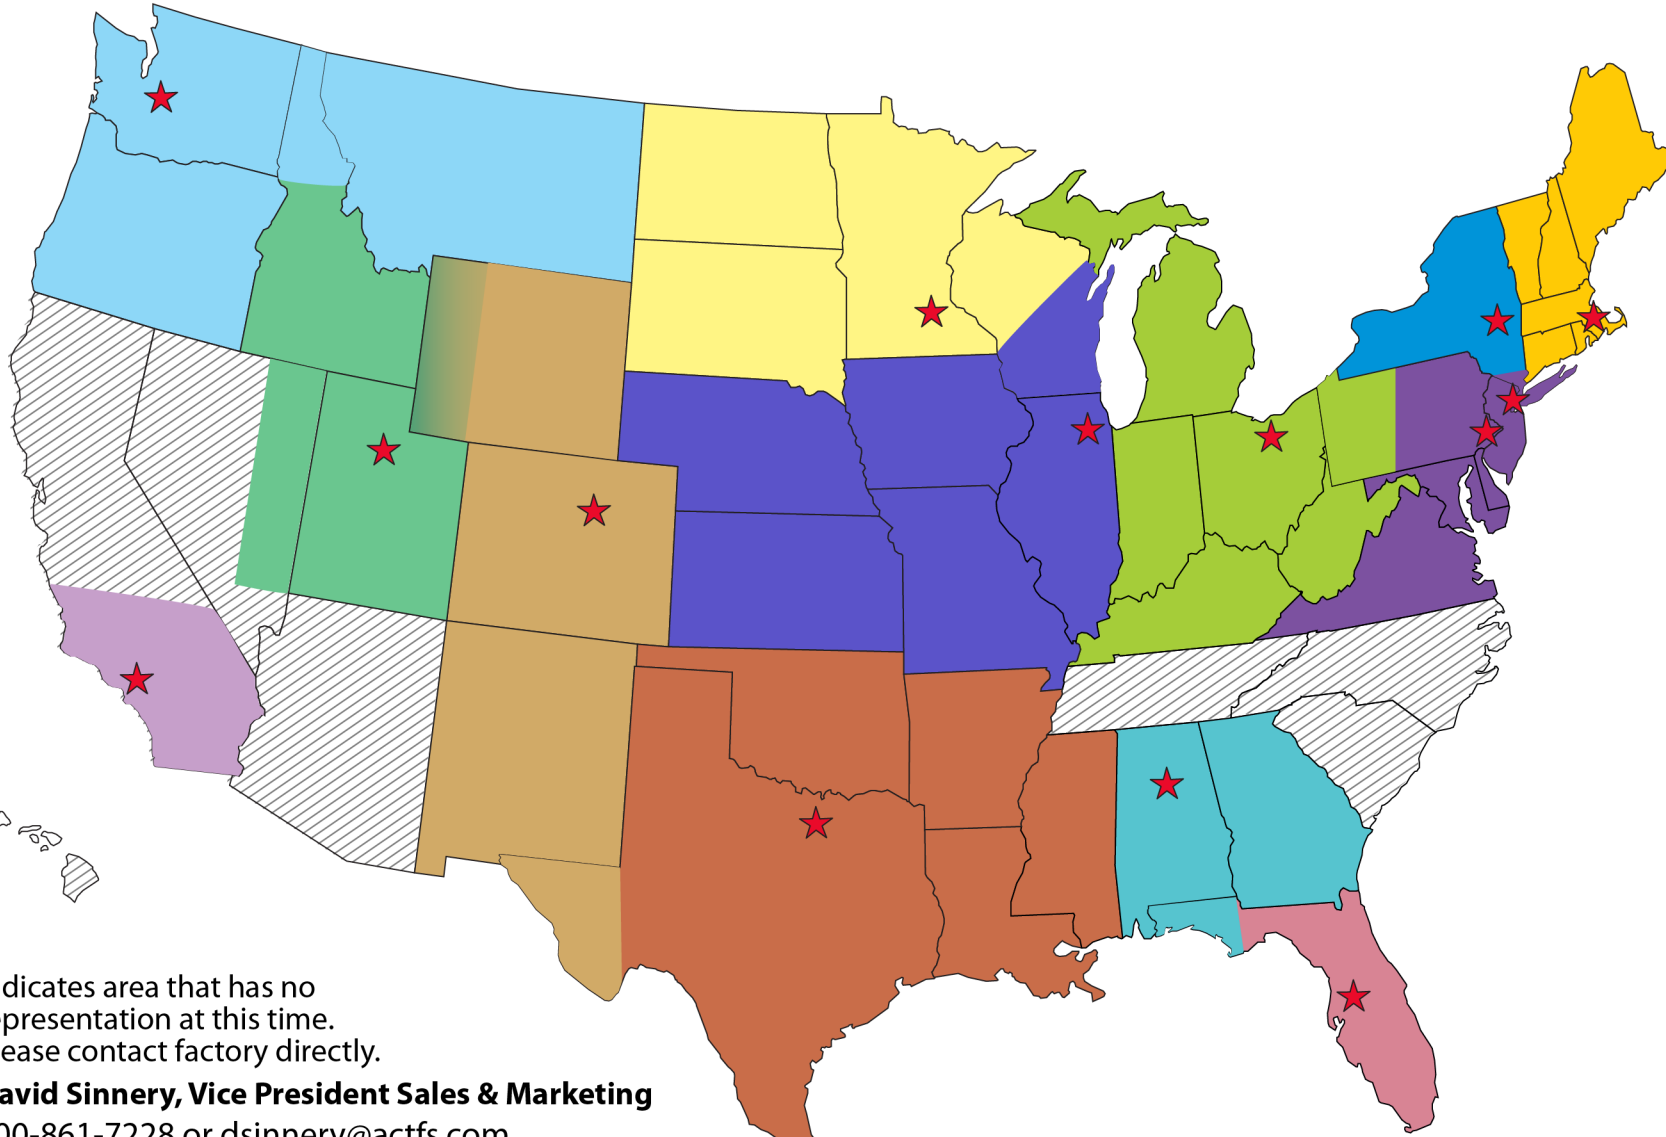

ADVANCED CABLE TIES, INC.

## Electrical Distribution Representative Coverage Map

(click on icons for more information)

Indicates area that has no representation at this time. Please contact factory directly.

**David Sinnery, Vice President Sales & Marketing**  
800-861-7228 or dsinnery@actfs.com